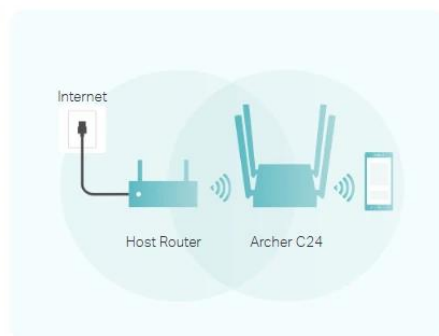

#### Router Mode (Default)

Plug in an Ethernet cable to instantly create a private wireless network and share internet access with all your Wi-Fi devices.

#### Access Point Mode

Transform your existing wired network into a wireless one.