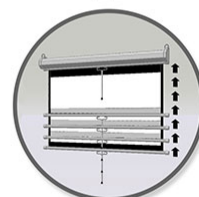

# MANUAL SERIES

Manual Pull-Down Projector Screen

Black or white case options available on certain models/sizes

180° Viewing Angle

MaxWhite® 1.1 Gain Front Projection Screen Material

Optional 6" and 12" L brackets available- SOLD SEPARATELY

Compatible with Standard throw projectors only

Available in Diagonal Sizes: 71" - 170"

Professional Manufacturer's 2-year Warranty and 3-year ENR-G® Warranty

Available in Various Aspect Ratios:

Dual wall and Ceiling Installation Design

Screen lanyard included for easy operation

Auto-locking system provides variable height settings