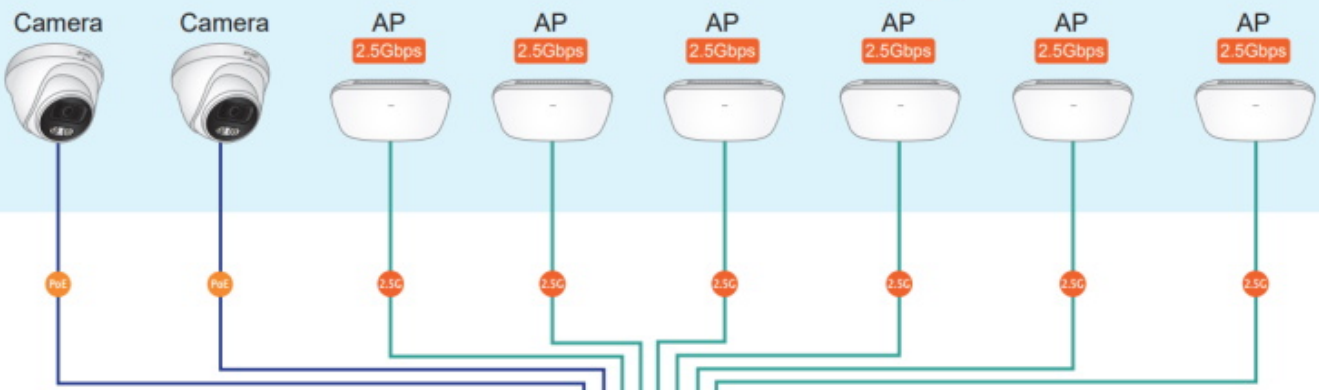

New Generation of Multigigabit Switch

Standard Mode (default)

2.5G UTP with PoE

VLAN Isolation Mode

10G 10GBASE-SR/LR Fiber Optic

2.5G 2.5G UTP with PoE

1000BASE-T UTP

Up to 8 PoE IP Cameras & APs