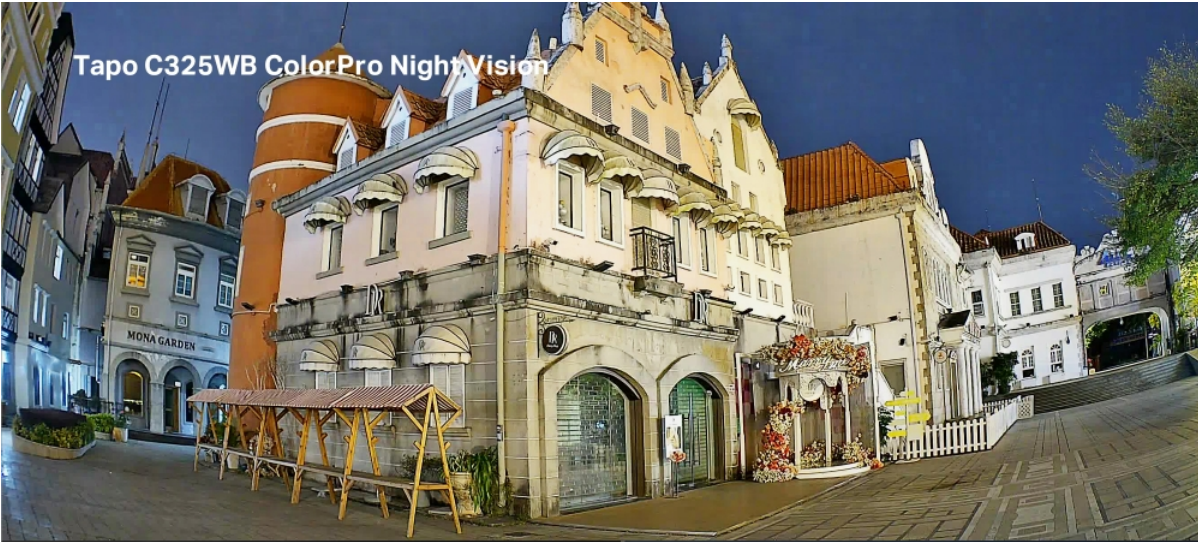

IR Night Vision

Color Night Vision with Floodlights

Tapo C325WB ColorPro Night Vision